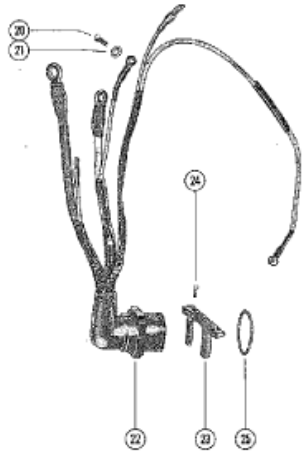

ELECTRIC ONLY

Parts List						
Ref	Class	Part	Description	Qty	Comment	Footnote
1		62351A	RECTIFIER ASSEMBLY	1		
2	10	25764	SCREW, RECTIFIER TO FRONT	2	(1/2")	
3	11	73231	NUT, RECTIFIER FASTENING SC	2		
5	11	45076	NUT, RECTIFIER TERMINAL (10-	3		
6		54293A	CHOKE SOLENOID ASSEMBLY	1		
7	10	25299	SCREW	2	CHOKE SOLENOID FRONT SUPI	
9	13	26996	LOCKWASHER, CHOKE SOLEND	1		
10	11	45076	NUT, CHOKE SOLENOID TERMIN	1		
11		56074A	PLUNGER ASSEMBLY, CHOKE SI	1		
12	84	61393A	LEAD ASSEMBLY	1	RECTIFIER TO STARTER SOLEI	
13	85	62453	BOOT, LEAD WIRE	1		
14	19	35827	PLUG, BOTTOM COWL	1	PART OF BOTTOM COWL ASSE	
15	53	30428	FASTENER, PLUG TO BOTTOM C	1	PART OF BOTTOM COWL ASSE	
16		34228	SUPPORT, EXTERNAL WIRING F	1		
17	10	67917	SCREW, SUPPORT TO BOTTOM	1		
18		52907	INSULATOR, SUPPORT TO BOT	1		
19	11	35888	NUT, SUPPORT FASTENING SCF	1		
20	10	69052	SCREW	1	WIRING HARNESS GROUND TC	
21	13	24669	LOCKWASHER, WIRING HARNE	1		
22	84	73826	WIRING HARNESS (INTERNAL)	1		
23	54	76368	CLAMP, WIRING HARNESS ATTA	1		
24	10	69013	SCREW	2	WIRING HARNESS CLAMP TO B	
25	24	28975	SPRING, GARTER - INTERNAL W	1		
26	50	55601A	STARTER MOTOR ASSEMBLY	1		
27	10	35213	SCREW, STARTER MOTOR TO C	2		
28	13	26993	LOCKWASHER, CABLE TO STAR	1		
29	11	20890	NUT, CABLE TO STARTER MOTC	1		
30		56466	CABLE, STARTER MOTOR TO ST	1	(YELLOW)	
31		32107	GROUND WIRE	1	STARTER MOTOR TO FRONT S	
32	10	69035	SCREW, GROUND WIRE TO STA	1		
33		25661	SOLENOID, STARTER	1		
34	10	69028	SCREW, STARTER SOLENOID TI	2	SUPPORT BRACKET (3/4")	
35	13	26992	WASHER, STARTER SOLENOID	2		
36	13	26996	LOCKWASHER, STARTER SOLEI	2	(#10)	
37	11	68219	NUT, STARTER SOLENOID TER	2	(#10)	
38		38938	BOOT, RUBBER - STARTER SOLI	2	(SMALL)	
39	13	26993	LOCKWASHER, STARTER SOLEI	2	(5/16")	
40	11	20083	NUT, STARTER SOLENOID TER	2		
41		46265	BOOT, RUBBER - STARTER SOLI	1	(LARGE)	
42	54	24871	CLAMP, CHOKE SOLENOID LEAD	1		
43		22289	LOCKWASHER, LEAD WIRE CLAM	1		