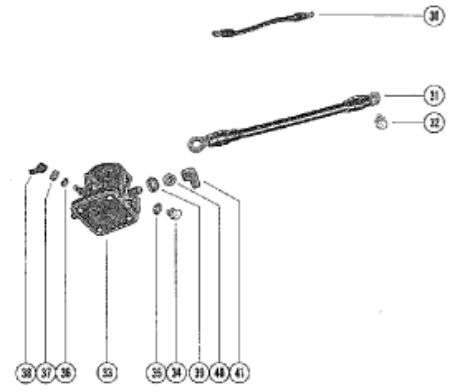

ELECTRIC ONLY

Parts List						
Ref	Class	Part	Description	Qty	Comment	Footnote
1		62351A	RECTIFIER ASSEMBLY	1		
2	10	25764	SCREW, RECTIFIER TO FRONT	2	(1/2")	
3	11	73231	NUT, RECTIFIER FASTENING SC	2		
5	11	45076	NUT, RECTIFIER TERMINAL (10-	3		
6		54293A	CHOKE SOLENOID ASSEMBLY	1		
7	10	25299	SCREW	2	CHOKE SOLENOID FRONT SUPI	
9	13	26996	LOCKWASHER, CHOKE SOLEND	1		
10	11	45076	NUT, CHOKE SOLENOID TERMIN	1		
11		56074A	PLUNGER ASSEMBLY, CHOKE SI	1		
12	84	61393A	LEAD ASSEMBLY	1	RECTIFIER TO STARTER SOLEI	
13	85	62453	BOOT, LEAD WIRE	1		
14	19	35827	PLUG, BOTTOM COWL	1	PART OF BOTTOM COWL ASSE	
15	53	30428	FASTENER, PLUG TO BOTTOM C	1	PART OF BOTTOM COWL ASSE	
16		34228	SUPPORT, EXTERNAL WIRING F	1		
17	10	67917	SCREW, SUPPORT TO BOTTOM	1		
18		52907	INSULATOR, SUPPORT TO BOT	1		
19	11	35888	NUT, SUPPORT FASTENING SCF	1		
20	10	69052	SCREW	1	WIRING HARNESS GROUND TC	
21	13	24669	LOCKWASHER, WIRING HARNE	1		
22	84	73826	WIRING HARNESS (INTERNAL)	1		
23	54	76368	CLAMP, WIRING HARNESS ATTA	1		
24	10	69013	SCREW	2	WIRING HARNESS CLAMP TO B	
25	24	28975	SPRING, GARTER - INTERNAL W	1		
26	50	55601A	STARTER MOTOR ASSEMBLY	1		
27	10	35213	SCREW, STARTER MOTOR TO C	2		
28	13	26993	LOCKWASHER, CABLE TO STAR	1		
29	11	20890	NUT, CABLE TO STARTER MOTC	1		
30		56466	CABLE, STARTER MOTOR TO ST	1	(YELLOW)	
31		32107	GROUND WIRE	1	STARTER MOTOR TO FRONT S	
32	10	69035	SCREW, GROUND WIRE TO STA	1		
33		25661	SOLENOID, STARTER	1		
34	10	69028	SCREW, STARTER SOLENOID TI	2	SUPPORT BRACKET (3/4")	
35	13	26992	WASHER, STARTER SOLENOID	2		
36	13	26996	LOCKWASHER, STARTER SOLEI	2	(#10)	
37	11	68219	NUT, STARTER SOLENOID TER	2	(#10)	
38		38938	BOOT, RUBBER - STARTER SOLI	2	(SMALL)	
39	13	26993	LOCKWASHER, STARTER SOLEI	2	(5/16")	
40	11	20083	NUT, STARTER SOLENOID TER	2		
41		46265	BOOT, RUBBER - STARTER SOLI	1	(LARGE)	
42	54	24871	CLAMP, CHOKE SOLENOID LEAD	1		
43		22289	LOCKWASHER, LEAD WIRE CLAM	1		